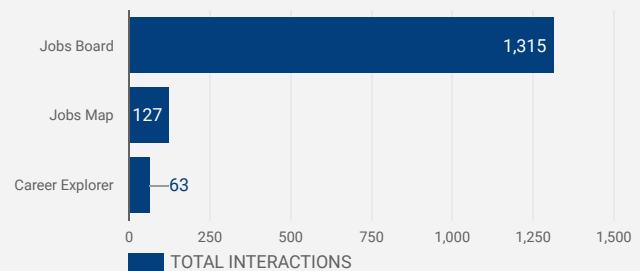

FILTER

AGE GROUP ▾

GENDER ▾

TOOL ▾

JOB SEARCH TRAFFIC BY LOCATION

	City	Users	Pageviews
1.	Toronto	95	382
2.	Mississauga	80	354
3.	Halton Hills	9	186
4.	Burlington	8	149
5.	(not set)	108	114
6.	Brampton	40	110
7.	Waterloo	3	32
8.	Milton	5	31
9.	Kitchener	3	27
10.	Caracas	1	27
11.	Vaughan	6	19
12.	Ajax	1	17
13.	Oakville	8	17
14.	Dublin	12	15
15.	Newmarket	1	15
16.	London	7	14
17.	Lagos	5	13
18.	Hamilton	9	13
19.	Trois-Rivieres	3	10

1 - 100 / 124 < >

JOB-SEEKER REFERRALS

Job Postings

865

Employers

596

Services

15

INTERACTIONS BY TOOL

1,505

INTERACTIONS BY AGE GROUP

INTERACTIONS BY GENDER

Source:

Job search data is collected from user interactions with the job finding tools on the www.peelhaltonworkforce.ca website. Location data is collected by Google Analytics and cannot be filtered using the age range, gender or tool filters at the top of the page.