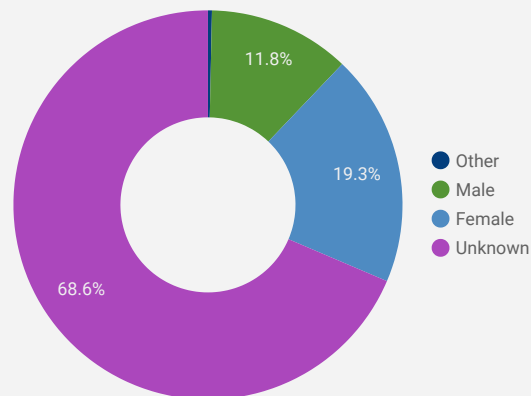

FILTER

AGE GROUP ▾

GENDER ▾

TOOL ▾

JOB SEARCH TRAFFIC BY LOCATION

	City	Users	Pageviews
1.	Toronto	95	382
2.	Mississauga	80	354
3.	Halton Hills	9	186
4.	Burlington	8	149
5.	(not set)	108	114
6.	Brampton	40	110
7.	Waterloo	3	32
8.	Milton	5	31
9.	Kitchener	3	27
10.	Caracas	1	27
11.	Vaughan	6	19
12.	Ajax	1	17
13.	Oakville	8	17
14.	Dublin	12	15
15.	Newmarket	1	15
16.	London	7	14
17.	Lagos	5	13
18.	Hamilton	9	13
19.	Trois-Rivieres	3	10

1 - 100 / 124 < >

JOB-SEEKER REFERRALS

Job Postings

865

Employers

596

Services

15

INTERACTIONS BY TOOL

1,505

INTERACTIONS BY AGE GROUP

INTERACTIONS BY GENDER

Source:

Job search data is collected from user interactions with the job finding tools on the www.peelhaltonworkforce.ca website. Location data is collected by Google Analytics and cannot be filtered using the age range, gender or tool filters at the top of the page.