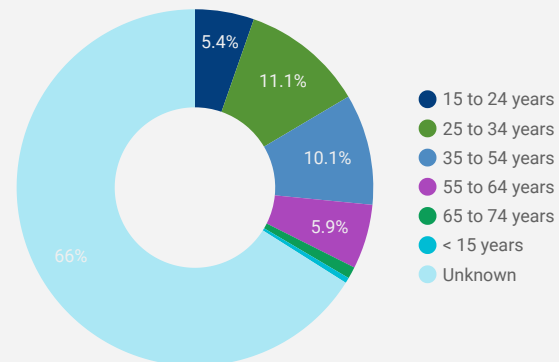

FILTER

AGE GROUP ▾

GENDER ▾

TOOL ▾

JOB SEARCH TRAFFIC BY LOCATION

	City	Users	Pageviews
1.	Toronto	95	382
2.	Mississauga	80	354
3.	Halton Hills	9	186
4.	Burlington	8	149
5.	(not set)	108	114
6.	Brampton	40	110
7.	Waterloo	3	32
8.	Milton	5	31
9.	Kitchener	3	27
10.	Caracas	1	27
11.	Vaughan	6	19
12.	Ajax	1	17
13.	Oakville	8	17
14.	Dublin	12	15
15.	Newmarket	1	15
16.	London	7	14
17.	Lagos	5	13
18.	Hamilton	9	13
19.	Trois-Rivieres	3	10

1 - 100 / 124 < >

JOB-SEEKER REFERRALS

Job Postings

865

Employers

596

Services

15

INTERACTIONS BY TOOL

1,505

INTERACTIONS BY AGE GROUP

INTERACTIONS BY GENDER

Source:

Job search data is collected from user interactions with the job finding tools on the www.peelhaltonworkforce.ca website. Location data is collected by Google Analytics and cannot be filtered using the age range, gender or tool filters at the top of the page.