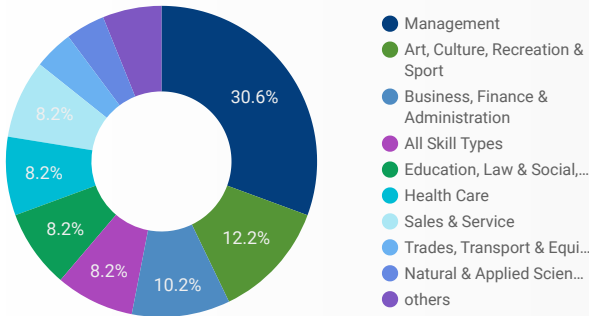

INTERACTIONS BY TOOL

1,505

INTERACTIONS BY AGE GROUP

INTERACTIONS BY GENDER

Source:

Job search data is collected from user interactions with the job finding tools on the www.peelhaltonworkforce.ca website. Location data is collected by Google Analytics and cannot be filtered using the age range, gender or tool filters at the top of the page.

FILTER

AGE GROUP ▾

GENDER ▾

TOOL ▾

INTEREST BY SKILL TYPE

INTEREST BY SKILL LEVEL

INTEREST BY JOB TYPE

INTEREST BY JOB DURATION