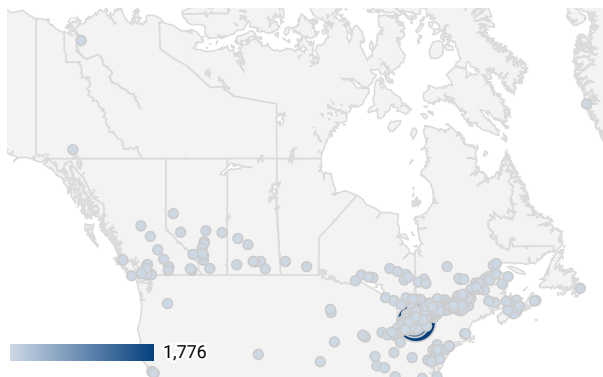

FILTER

AGE GROUP ▾

GENDER ▾

TOOL ▾

JOB SEARCH TRAFFIC BY LOCATION

	City	Users	Pageviews
1.	Toronto	95	382
2.	Mississauga	80	354
3.	Halton Hills	9	186
4.	Burlington	8	149
5.	(not set)	108	114
6.	Brampton	40	110
7.	Waterloo	3	32
8.	Milton	5	31
9.	Kitchener	3	27
10.	Caracas	1	27
11.	Vaughan	6	19
12.	Ajax	1	17
13.	Oakville	8	17
14.	Dublin	12	15
15.	Newmarket	1	15
16.	London	7	14
17.	Lagos	5	13
18.	Hamilton	9	13
19.	Trois-Rivieres	3	10

1 - 100 / 124 < >

JOB-SEEKER REFERRALS

Job Postings

865

Employers

596

Services

15