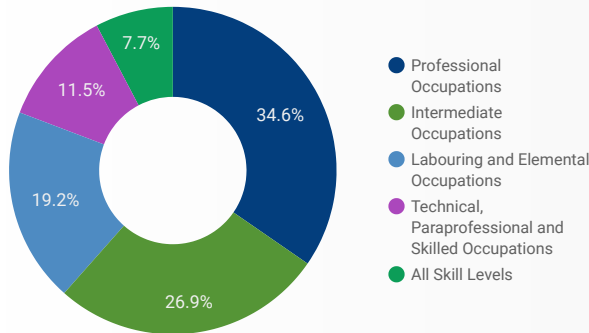

INTERACTIONS BY TOOL

1,505

INTERACTIONS BY AGE GROUP

INTERACTIONS BY GENDER

Source:

Job search data is collected from user interactions with the job finding tools on the www.peelhaltonworkforce.ca website. Location data is collected by Google Analytics and cannot be filtered using the age range, gender or tool filters at the top of the page.

FILTER

AGE GROUP ▾

GENDER ▾

TOOL ▾

INTEREST BY SKILL TYPE

INTEREST BY SKILL LEVEL

INTEREST BY JOB TYPE

INTEREST BY JOB DURATION