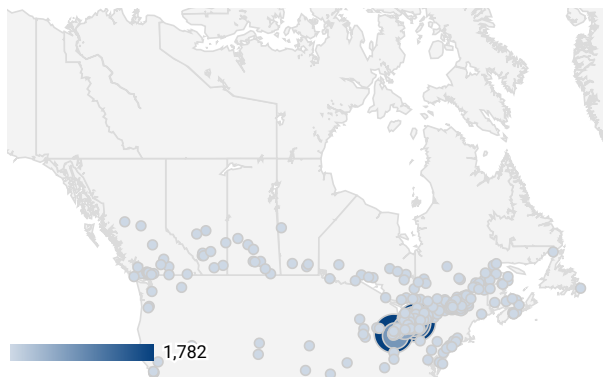

FILTER

AGE GROUP ▾

GENDER ▾

TOOL ▾

JOB SEARCH TRAFFIC BY LOCATION

	City	Users	Pageviews
1.	Mississauga	68	369
2.	Toronto	103	258
3.	Halton Hills	9	226
4.	Brampton	68	190
5.	Burlington	13	104
6.	Milton	13	66
7.	Oakville	17	53
8.	Woodstock	3	45
9.	(not set)	20	44
10.	Montreal	15	36
11.	Hamilton	12	23
12.	London	9	21
13.	Windsor	10	15
14.	Bolton	4	14
15.	Ahmedabad	2	12
16.	Dublin	11	12
17.	Hearst	4	11
18.	Dungannon	1	9
19.	Ottawa	8	9

1 - 100 / 152 < >

JOB-SEEKER REFERRALS

Job Postings
865

Employers
596

Services
15