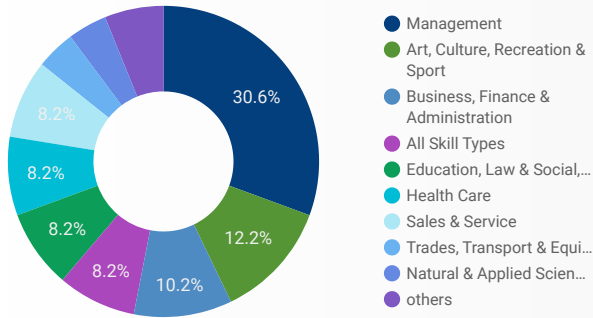

## INTERACTIONS BY GENDER

**Source:**

Job search data is collected from user interactions with the job finding tools on the [www.peelhaltonworkforce.ca](http://www.peelhaltonworkforce.ca) website. Location data is collected by Google Analytics and cannot be filtered using the age range, gender or tool filters at the top of the page.

FILTER

AGE GROUP ▾

GENDER ▾

TOOL ▾

## INTEREST BY SKILL TYPE