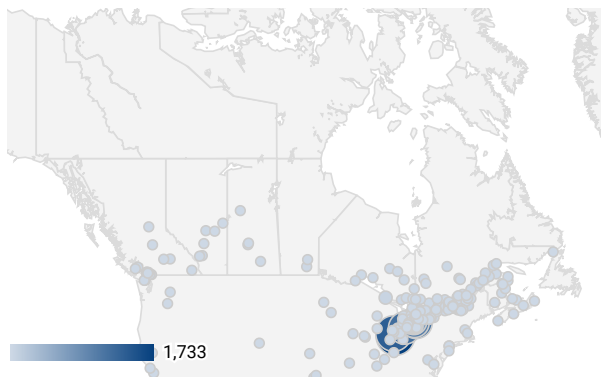

FILTER

AGE GROUP ▾

GENDER ▾

TOOL ▾

JOB SEARCH TRAFFIC BY LOCATION

	City	Users	Pageviews
1.	Mississauga	66	419
2.	Toronto	108	216
3.	Halton Hills	9	161
4.	Brampton	48	157
5.	Burlington	5	66
6.	Woodstock	1	45
7.	(not set)	27	30
8.	Hamilton	9	19
9.	Lac-Megantic	3	17
10.	Windsor	7	17
11.	Oakville	7	15
12.	Saint-Cesaire	2	8
13.	Ottawa	6	8
14.	London	4	8
15.	Vaughan	5	7
16.	Sault Ste. Marie	2	6
17.	Dublin	5	6
18.	Montreal	6	6
19.	Arnprior	1	6

1 - 100 / 124 < >

JOB-SEEKER REFERRALS

Job Postings

929

Employers

692

Services

1