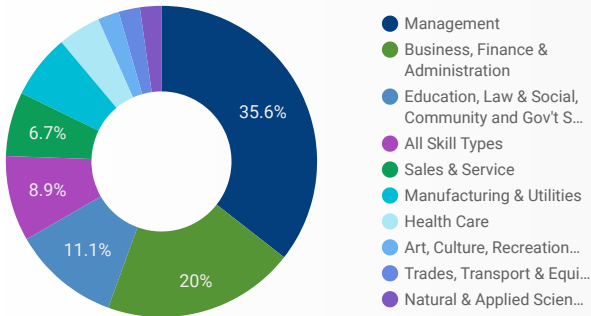

## INTERACTIONS BY GENDER

**Source:**

Job search data is collected from user interactions with the job finding tools on the [www.peelhaltonworkforce.ca](http://www.peelhaltonworkforce.ca) website. Location data is collected by Google Analytics and cannot be filtered using the age range, gender or tool filters at the top of the page.

## INTEREST BY SKILL TYPE