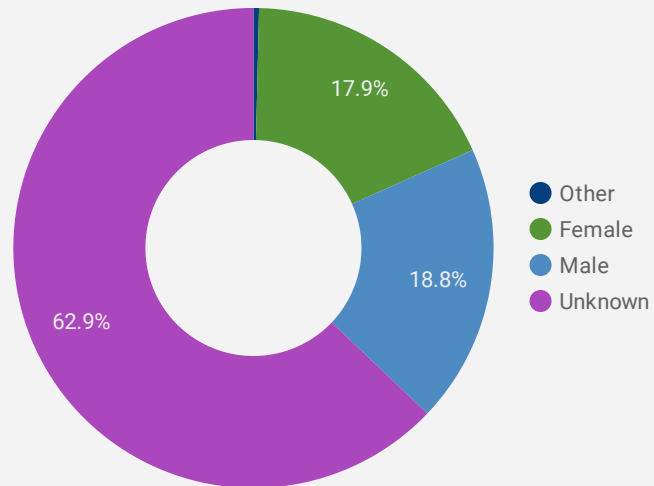

FILTER

AGE GROUP ▾

GENDER ▾

TOOL ▾

WEBSITE TRAFFIC BY LOCATION

	City	Users	Pageviews
1.	Toronto	48	172
2.	Mississauga	40	164
3.	Brampton	39	104
4.	Vaughan	5	66
5.	London	3	54
6.	St. Catharines	1	51
7.	Burlington	7	47
8.	Milton	9	22
9.	Caledon	6	21
10.	Oakville	8	19
11.	Orangeville	2	18
12.	Hamilton	8	18
13.	Halton Hills	4	17
14.	Halifax	2	16
15.	Montreal	5	8
16.	Columbus	8	8
17.	Ashburn	7	7
18.	Cambridge	1	7
19.	Markham	3	4
20.	Dublin	3	3

JOB-SEEKER REFERRALS

Job Postings
282

Employers
226

Services
14

INTERACTIONS BY TOOL

967

INTERACTIONS BY AGE GROUP

INTERACTIONS BY GENDER

Source:

Job search data is collected from user interactions with the job finding tools on the www.peelhaltonworkforce.ca website. Location data is collected by Google Analytics and cannot be filtered using the age range, gender or tool filters at the top of the page.