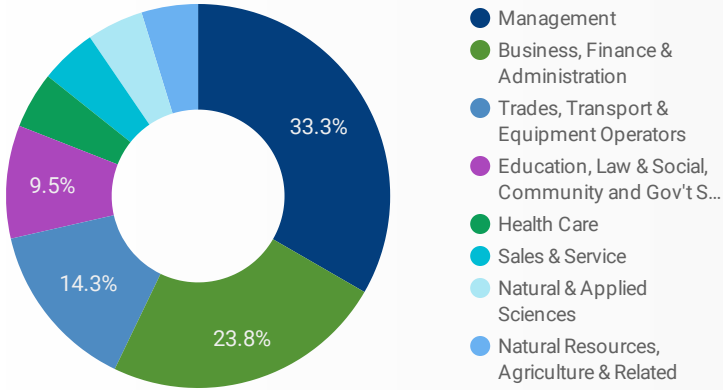

JOB-SEEKER REFERRALS

Job Postings
282

Employers
226

Services
14

INTERACTIONS BY TOOL

967

INTERACTIONS BY AGE GROUP

INTERACTIONS BY GENDER

Source:

Job search data is collected from user interactions with the job finding tools on the www.peelhaltonworkforce.ca website. Location data is collected by Google Analytics and cannot be filtered using the age range, gender or tool filters at the top of the page.

FILTER

AGE GROUP ▾

GENDER ▾

TOOL ▾

INTEREST BY SKILL TYPE

INTEREST BY SKILL LEVEL

INTEREST BY JOB TYPE

INTEREST BY JOB DURATION