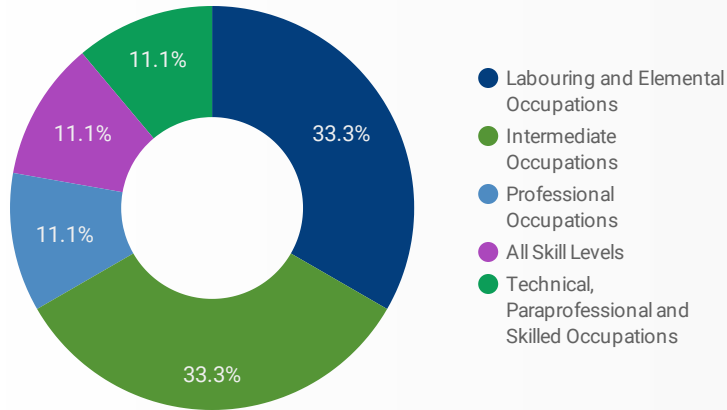

JOB-SEEKER REFERRALS

Job Postings
282

Employers
226

Services
14

INTERACTIONS BY TOOL

967

INTERACTIONS BY AGE GROUP

INTERACTIONS BY GENDER

FILTER

AGE GROUP ▾

GENDER ▾

TOOL ▾

INTEREST BY SKILL TYPE

INTEREST BY SKILL LEVEL

INTEREST BY JOB TYPE

INTEREST BY JOB DURATION