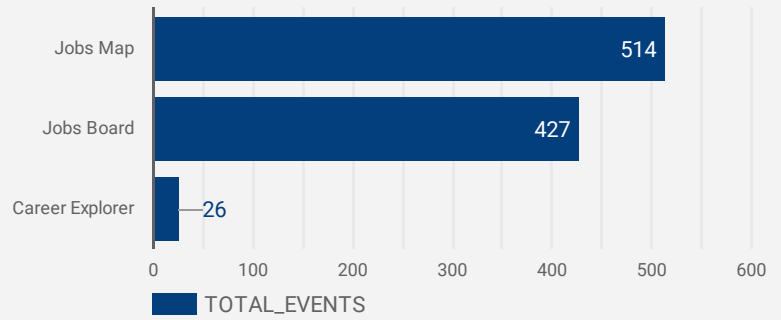

FILTER

AGE GROUP ▾

GENDER ▾

TOOL ▾

WEBSITE TRAFFIC BY LOCATION

	City	Users	Pageviews
1.	Toronto	48	172
2.	Mississauga	40	164
3.	Brampton	39	104
4.	Vaughan	5	66
5.	London	3	54
6.	St. Catharines	1	51
7.	Burlington	7	47
8.	Milton	9	22
9.	Caledon	6	21
10.	Oakville	8	19
11.	Orangeville	2	18
12.	Hamilton	8	18
13.	Halton Hills	4	17
14.	Halifax	2	16
15.	Montreal	5	8
16.	Columbus	8	8
17.	Ashburn	7	7
18.	Cambridge	1	7
19.	Markham	3	4
20.	Dublin	3	3

JOB-SEEKER REFERRALS

Job Postings
282

Employers
226

Services
14

INTERACTIONS BY TOOL

967

INTERACTIONS BY AGE GROUP

INTERACTIONS BY GENDER

Source:

Job search data is collected from user interactions with the job finding tools on the www.peelhaltonworkforce.ca website. Location data is collected by Google Analytics and cannot be filtered using the age range, gender or tool filters at the top of the page.