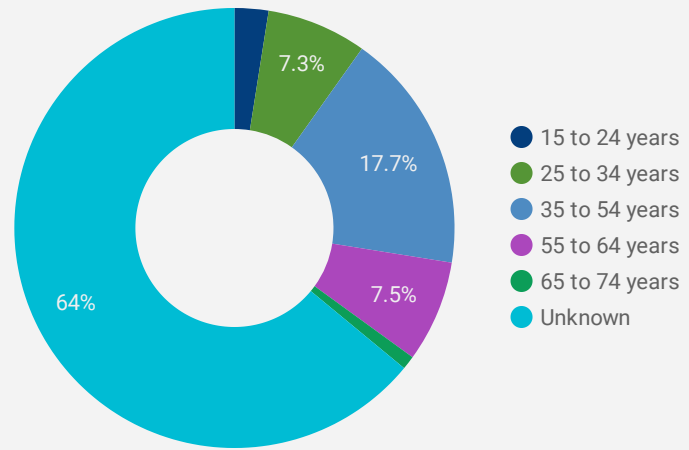

FILTER

AGE GROUP ▾

GENDER ▾

TOOL ▾

WEBSITE TRAFFIC BY LOCATION

	City	Users	Pageviews
1.	Toronto	48	172
2.	Mississauga	40	164
3.	Brampton	39	104
4.	Vaughan	5	66
5.	London	3	54
6.	St. Catharines	1	51
7.	Burlington	7	47
8.	Milton	9	22
9.	Caledon	6	21
10.	Oakville	8	19
11.	Orangeville	2	18
12.	Hamilton	8	18
13.	Halton Hills	4	17
14.	Halifax	2	16
15.	Montreal	5	8
16.	Columbus	8	8
17.	Ashburn	7	7
18.	Cambridge	1	7
19.	Markham	3	4
20.	Dublin	3	3

JOB-SEEKER REFERRALS

Job Postings
282

Employers
226

Services
14

INTERACTIONS BY TOOL

967

INTERACTIONS BY AGE GROUP

INTERACTIONS BY GENDER

Source:

Job search data is collected from user interactions with the job finding tools on the www.peelhaltonworkforce.ca website. Location data is collected by Google Analytics and cannot be filtered using the age range, gender or tool filters at the top of the page.