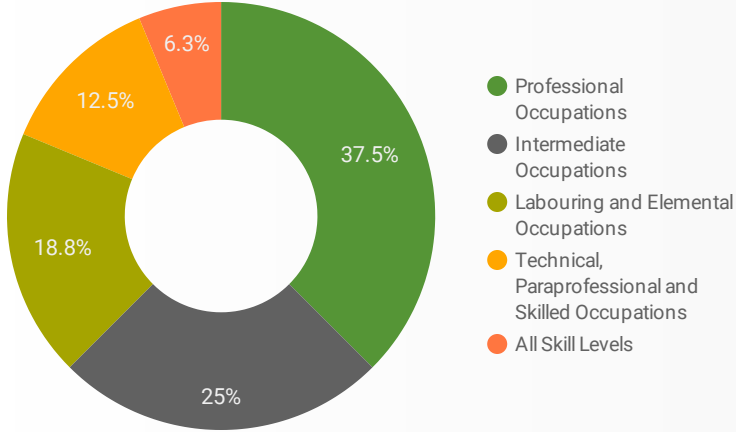

Job Postings
371

Employers
282

Services
2

INTERACTIONS BY TOOL

865

INTERACTIONS BY AGE GROUP

INTERACTIONS BY GENDER

Source: Job search data is collected from user interactions with the job finding tools on the connect2jobs.ca website.

FILTER

AGE GROUP ▾

GENDER ▾

TOOL ▾

INTEREST BY SKILL TYPE

INTEREST BY SKILL LEVEL

INTEREST BY JOB TYPE

INTEREST BY JOB DURATION