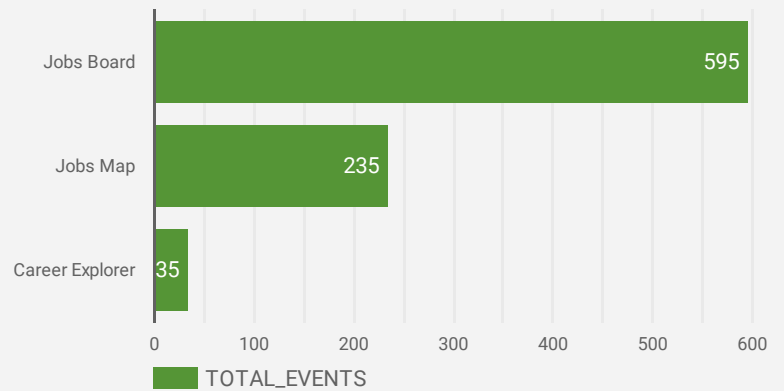

FILTER

AGE GROUP

GENDER

TOOL

WEBSITE TRAFFIC BY LOCATION

	City	Users	Pageviews
1.	Toronto	107	209
2.	(not set)	180	191
3.	Brampton	39	137
4.	Mississauga	32	125
5.	Aurora	3	86
6.	Teramo	81	81
7.	Frankfurt	79	79
8.	Brussels	72	72
9.	Oakville	13	68
10.	Portici	64	64
11.	Sydney	62	62
12.	Los Angeles	61	61
13.	Singapore	60	60
14.	Slough	53	53
15.	Sao Paulo	51	51
16.	Bath	51	51
17.	Brisbane	47	47
18.	Dublin	45	45
19.	Vienna	42	42
20.	Aix-en-Provence	42	42
21.	Santa Clara	41	41

1 - 100 / 103 < >

NOTE: The website data by location is data collected by Google Analytics and cannot be filtered using the age range, gender or tool filters at the top of the page.

JOB-SEEKER REFERRALS

Job Postings
371

Employers
282

Services
2

INTERACTIONS BY TOOL

865

INTERACTIONS BY AGE GROUP

INTERACTIONS BY GENDER

Source: Job search data is collected from user interactions with the job finding tools on the connect2jobs.ca website.