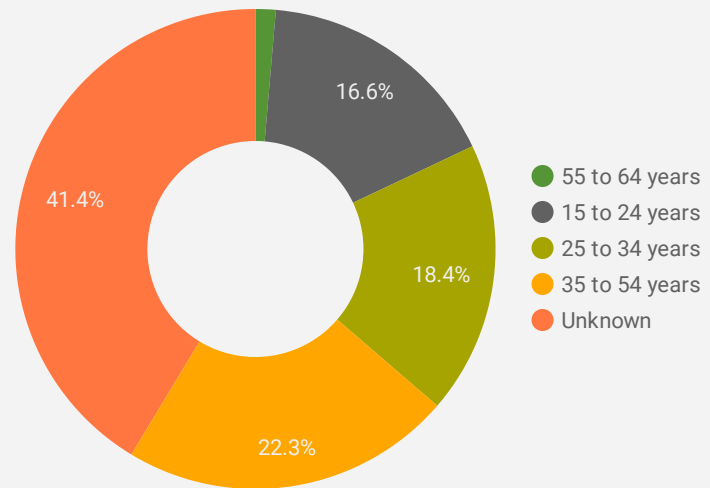

FILTER

AGE GROUP

GENDER

TOOL

WEBSITE TRAFFIC BY LOCATION

	City	Users	Pageviews
1.	Toronto	107	209
2.	(not set)	180	191
3.	Brampton	39	137
4.	Mississauga	32	125
5.	Aurora	3	86
6.	Teramo	81	81
7.	Frankfurt	79	79
8.	Brussels	72	72
9.	Oakville	13	68
10.	Portici	64	64
11.	Sydney	62	62
12.	Los Angeles	61	61
13.	Singapore	60	60
14.	Slough	53	53
15.	Sao Paulo	51	51
16.	Bath	51	51
17.	Brisbane	47	47
18.	Dublin	45	45
19.	Vienna	42	42
20.	Aix-en-Provence	42	42
21.	Santa Clara	41	41

1 - 100 / 103 < >

NOTE: The website data by location is data collected by Google Analytics and cannot be filtered using the age range, gender or tool filters at the top of the page.

JOB-SEEKER REFERRALS

Job Postings
371

Employers
282

Services
2

INTERACTIONS BY TOOL

865

INTERACTIONS BY AGE GROUP

INTERACTIONS BY GENDER

Source: Job search data is collected from user interactions with the job finding tools on the connect2jobs.ca website.

FILTER

AGE GROUP ▾

GENDER ▾

TOOL ▾

INTEREST BY SKILL TYPE

INTEREST BY SKILL LEVEL

INTEREST BY JOB TYPE

INTEREST BY JOB DURATION