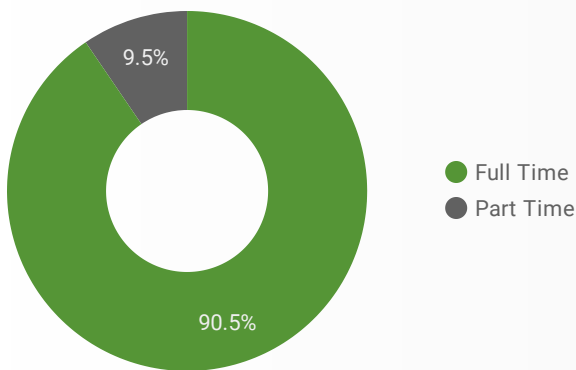

Job Postings
371

Employers
282

Services
2

INTERACTIONS BY TOOL

865

INTERACTIONS BY AGE GROUP

INTERACTIONS BY GENDER

Source: Job search data is collected from user interactions with the job finding tools on the connect2jobs.ca website.

FILTER

AGE GROUP ▾

GENDER ▾

TOOL ▾

INTEREST BY SKILL TYPE

INTEREST BY SKILL LEVEL

INTEREST BY JOB TYPE

INTEREST BY JOB DURATION