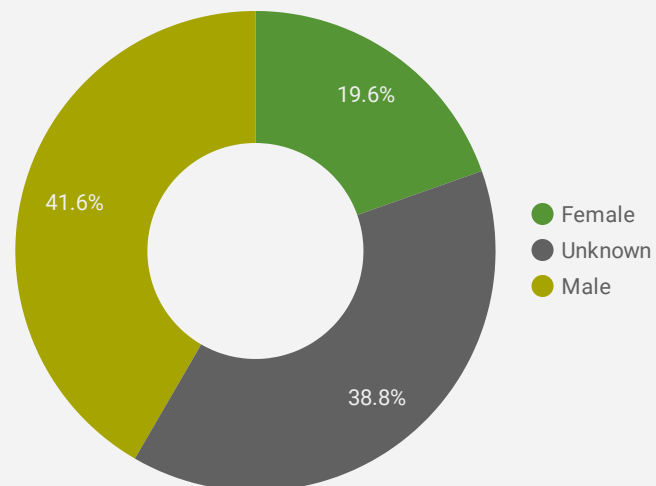

FILTER

AGE GROUP

GENDER

TOOL

WEBSITE TRAFFIC BY LOCATION

	City	Users	Pageviews
1.	Toronto	107	209
2.	(not set)	180	191
3.	Brampton	39	137
4.	Mississauga	32	125
5.	Aurora	3	86
6.	Teramo	81	81
7.	Frankfurt	79	79
8.	Brussels	72	72
9.	Oakville	13	68
10.	Portici	64	64
11.	Sydney	62	62
12.	Los Angeles	61	61
13.	Singapore	60	60
14.	Slough	53	53
15.	Sao Paulo	51	51
16.	Bath	51	51
17.	Brisbane	47	47
18.	Dublin	45	45
19.	Vienna	42	42
20.	Aix-en-Provence	42	42
21.	Santa Clara	41	41

1 - 100 / 103 < >

NOTE: The website data by location is data collected by Google Analytics and cannot be filtered using the age range, gender or tool filters at the top of the page.

JOB-SEEKER REFERRALS

Job Postings
371

Employers
282

Services
2

INTERACTIONS BY TOOL

865

INTERACTIONS BY AGE GROUP

INTERACTIONS BY GENDER

Source: Job search data is collected from user interactions with the job finding tools on the connect2jobs.ca website.

FILTER

AGE GROUP ▾

GENDER ▾

TOOL ▾

INTEREST BY SKILL TYPE

INTEREST BY SKILL LEVEL

INTEREST BY JOB TYPE

INTEREST BY JOB DURATION