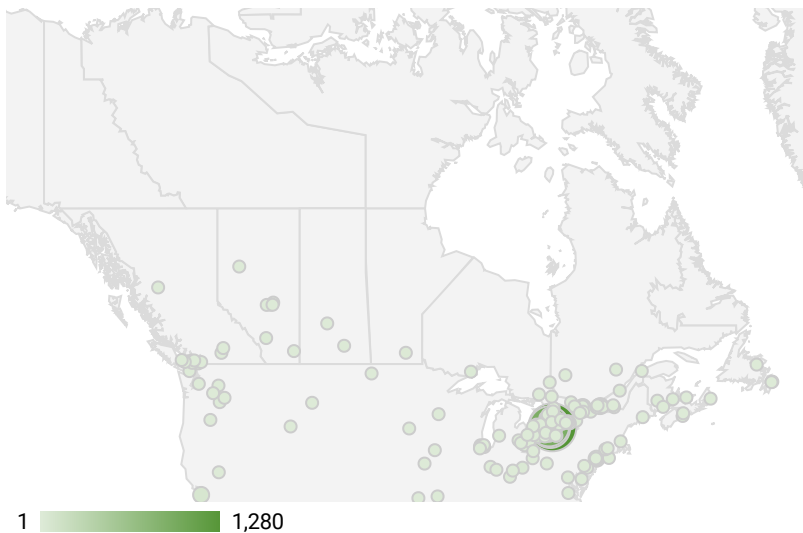

FILTER

AGE GROUP

GENDER

TOOL

WEBSITE TRAFFIC BY LOCATION

	City	Users	Pageviews
1.	Toronto	107	209
2.	(not set)	180	191
3.	Brampton	39	137
4.	Mississauga	32	125
5.	Aurora	3	86
6.	Teramo	81	81
7.	Frankfurt	79	79
8.	Brussels	72	72
9.	Oakville	13	68
10.	Portici	64	64
11.	Sydney	62	62
12.	Los Angeles	61	61
13.	Singapore	60	60
14.	Slough	53	53
15.	Sao Paulo	51	51
16.	Bath	51	51
17.	Brisbane	47	47
18.	Dublin	45	45
19.	Vienna	42	42
20.	Aix-en-Provence	42	42
21.	Santa Clara	41	41

1 - 100 / 103 < >

NOTE: The website data by location is data collected by Google Analytics and cannot be filtered using the age range, gender or tool filters at the top of the page.

JOB-SEEKER REFERRALS