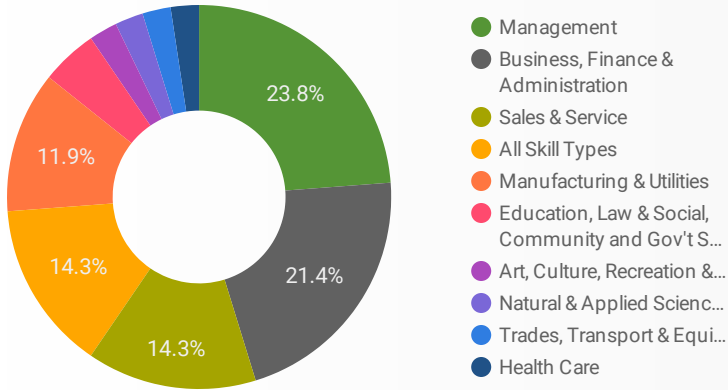

1 - 100 / 103 < >

NOTE: The website data by location is data collected by Google Analytics and cannot be filtered using the age range, gender or tool filters at the top of the page.

JOB-SEEKER REFERRALS

Job Postings
371

Employers
282

Services
2

INTERACTIONS BY TOOL

865

INTERACTIONS BY AGE GROUP

INTERACTIONS BY GENDER

Source: Job search data is collected from user interactions with the job finding tools on the connect2jobs.ca website.

FILTER

AGE GROUP ▾

GENDER ▾

TOOL ▾

INTEREST BY SKILL TYPE

INTEREST BY SKILL LEVEL

INTEREST BY JOB TYPE

INTEREST BY JOB DURATION