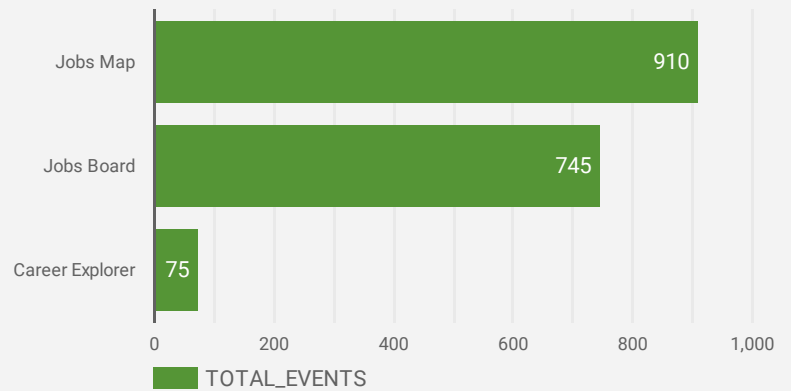

1 - 100 / 143 < >

1 1,460

NOTE: The website data by location is data collected by Google Analytics and cannot be filtered using the age range, gender or tool filters at the top of the page.

JOB-SEEKER REFERRALS

Job Postings

543

Employers

414

Services

20

INTERACTIONS BY TOOL

1,730

INTERACTIONS BY AGE GROUP

INTERACTIONS BY GENDER

Source: Job search data is collected from user interactions with the job finding tools on the connect2jobs.ca website.

FILTER

AGE GROUP ▾

GENDER ▾

TOOL ▾

INTEREST BY SKILL TYPE