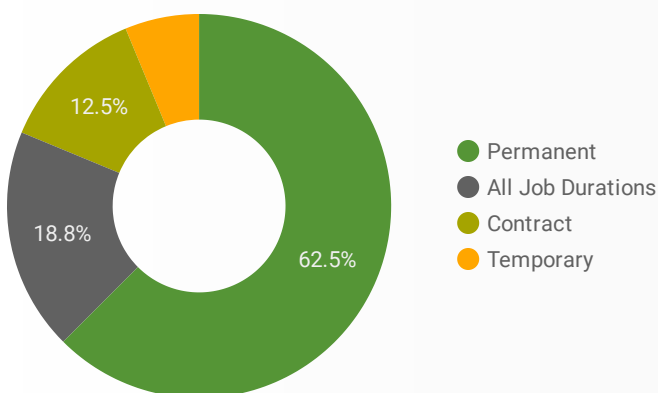

INTEREST BY JOB DURATION

TOP EMPLOYERS & AGENCIES

EMPLOYER	POSTINGS ▾
Kijiji Jobs	81
WeatherTech Canada	16
Bristol Dental Clinic	7
Wittington	6
Safety-Kleen	6
SHALIMAR FLOWER SHOP	6
Appleby College	6
ROGERS COMMUNICATIONS	6
Westonfoods	5
Carroway Parking	5
Abbey Animal Hospital	5
Oakville Senior Citizens Residence	5
Bronte Boathouse	4
ACTIVE GREEN AND ROSS	4
Parkwood Associates Inc	4

TOP OCCUPATIONS

4-DIGIT NOC CODES	POSTINGS ▾
Transport truck drivers	189
Administrative assistants	78
Other customer and information services re...	77
Material handlers	26
Retail salespersons	25
Dental assistants	23
Receptionists	16
Light duty cleaners	13
Other financial officers	13
Cooks	12
Financial and investment analysts	11
Landscape and horticulture technicians and...	10
Chefs	10
Home child care providers	8
School principals and administrators of ele...	7