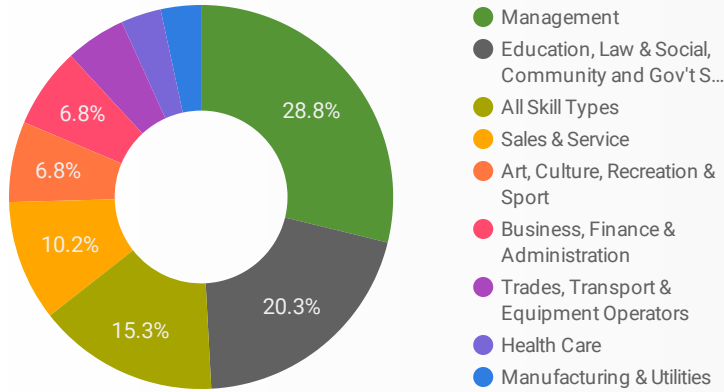

1 - 100 / 143 < >

1 1,460

NOTE: The website data by location is data collected by Google Analytics and cannot be filtered using the age range, gender or tool filters at the top of the page.

JOB-SEEKER REFERRALS

Job Postings

543

Employers

414

Services

20

INTERACTIONS BY TOOL

1,730

INTERACTIONS BY AGE GROUP

INTERACTIONS BY GENDER

Source: Job search data is collected from user interactions with the job finding tools on the connect2jobs.ca website.

FILTER

AGE GROUP ▾

GENDER ▾

TOOL ▾

INTEREST BY SKILL TYPE