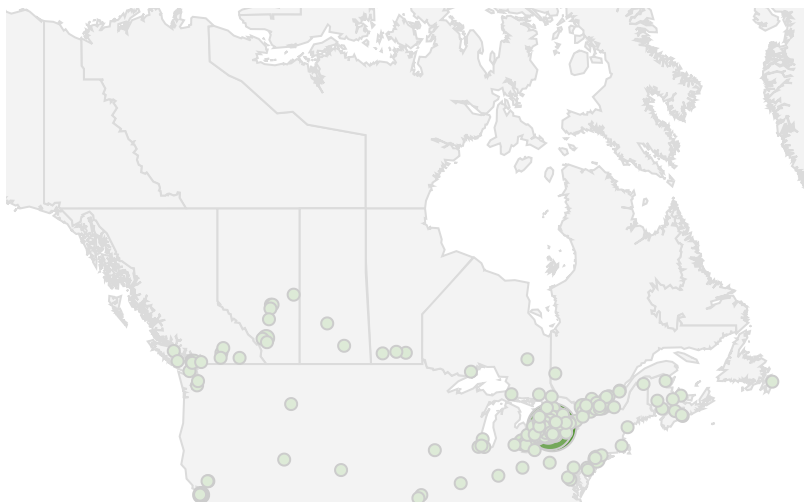

FILTER

AGE GROUP

GENDER

TOOL

WEBSITE TRAFFIC BY LOCATION

| | City | Users | Pageviews |
|-----|--------------|-------|-----------|
| 1. | Toronto | 179 | 255 |
| 2. | Brampton | 90 | 248 |
| 3. | Mississauga | 76 | 230 |
| 4. | Sydney | 102 | 102 |
| 5. | Caledon | 16 | 94 |
| 6. | Singapore | 93 | 93 |
| 7. | Amsterdam | 86 | 86 |
| 8. | (not set) | 72 | 77 |
| 9. | Dublin | 70 | 70 |
| 10. | Santa Clara | 66 | 66 |
| 11. | Frankfurt | 63 | 63 |
| 12. | Newmarket | 3 | 56 |
| 13. | Bengaluru | 53 | 53 |
| 14. | London | 4 | 49 |
| 15. | Overijse | 48 | 48 |
| 16. | Windsor | 6 | 48 |
| 17. | Oakville | 12 | 46 |
| 18. | Brisbane | 46 | 46 |
| 19. | Halton Hills | 10 | 45 |
| 20. | Dubai | 43 | 43 |
| 21. | Sao Paulo | 41 | 41 |

1 - 100 / 143 < >

1 1,460

NOTE: The website data by location is data collected by Google Analytics and cannot be filtered using the age range, gender or tool filters at the top of the page.

JOB-SEEKER REFERRALS