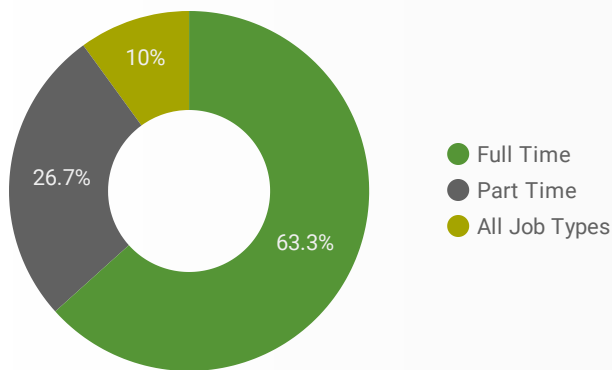

INTEREST BY JOB TYPE