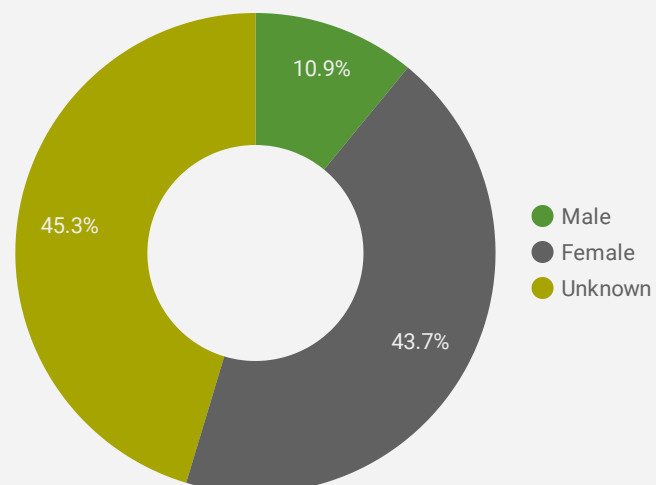

1 - 100 / 143 < >

1 1,460

NOTE: The website data by location is data collected by Google Analytics and cannot be filtered using the age range, gender or tool filters at the top of the page.

JOB-SEEKER REFERRALS

Job Postings

543

Employers

414

Services

20

INTERACTIONS BY TOOL

1,730

INTERACTIONS BY AGE GROUP

INTERACTIONS BY GENDER

Source: Job search data is collected from user interactions with the job finding tools on the connect2jobs.ca website.

FILTER

AGE GROUP ▾

GENDER ▾

TOOL ▾

INTEREST BY SKILL TYPE