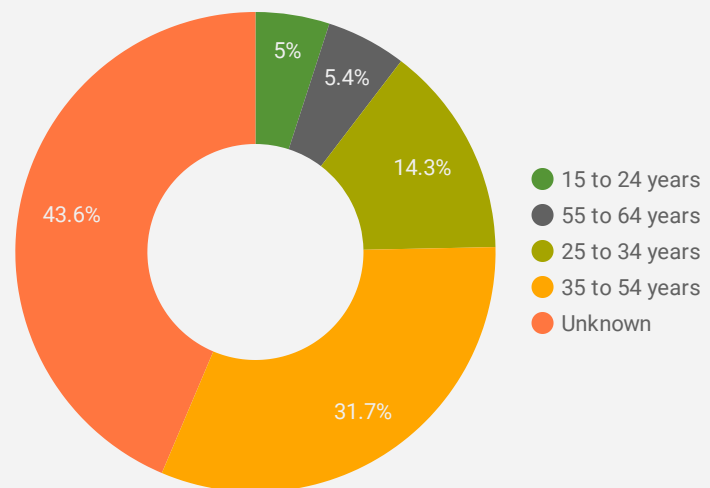

1 - 100 / 143 < >

1 1,460

NOTE: The website data by location is data collected by Google Analytics and cannot be filtered using the age range, gender or tool filters at the top of the page.

JOB-SEEKER REFERRALS

Job Postings

543

Employers

414

Services

20

INTERACTIONS BY TOOL

1,730

INTERACTIONS BY AGE GROUP

INTERACTIONS BY GENDER

Source: Job search data is collected from user interactions with the job finding tools on the connect2jobs.ca website.

FILTER

AGE GROUP ▾

GENDER ▾

TOOL ▾

INTEREST BY SKILL TYPE