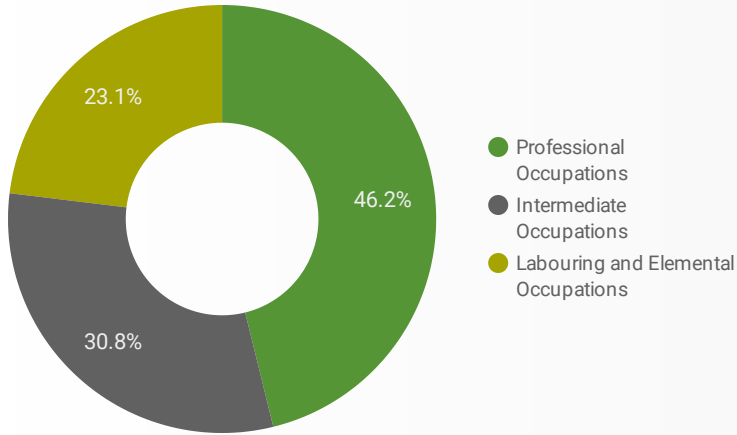

INTEREST BY SKILL LEVEL